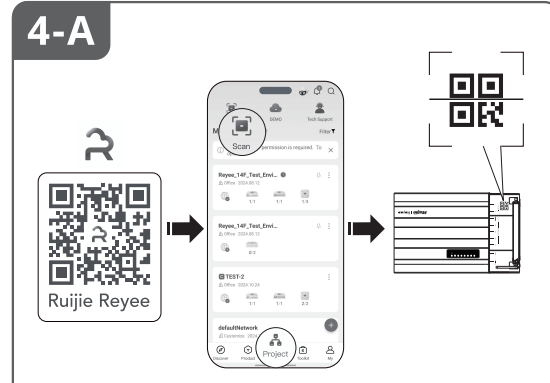

Ruijie | Reyee

Ruijie | Reyee

RG-ES207GS-AC-OD

User Manual

Learn More