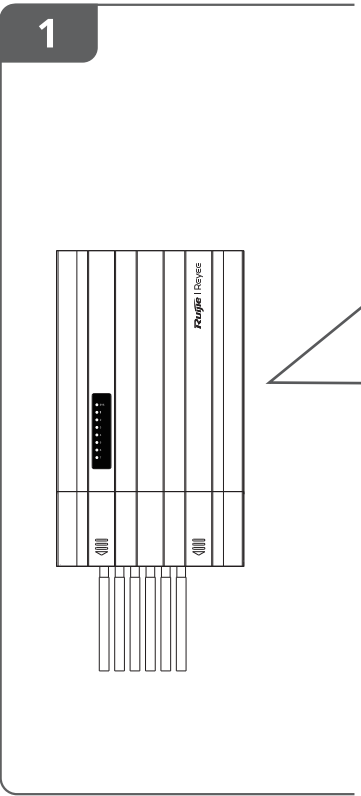

Ruijie | Reyee

Ruijie | Reyee

RG-ES207GS-AC-OD

User Manual

Learn More