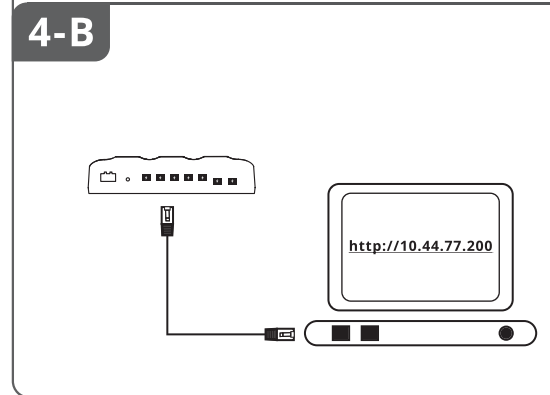

Ruijie | Reyee

Ruijie | Reyee

RG-ES207GS-AC-OD

User Manual

Learn More