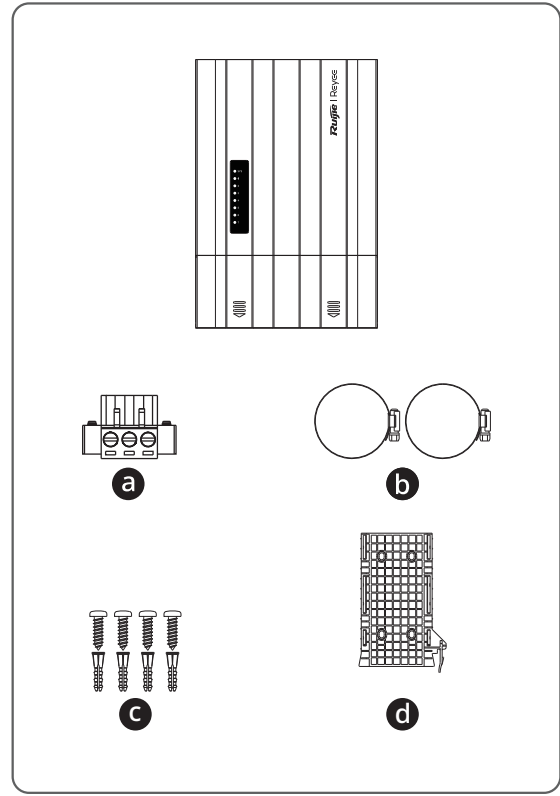

Ruijie | Reyee

Ruijie | Reyee

RG-ES207GS-AC-OD

User Manual

Learn More